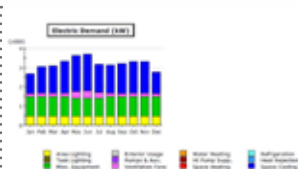

ENERGY ANALYSIS